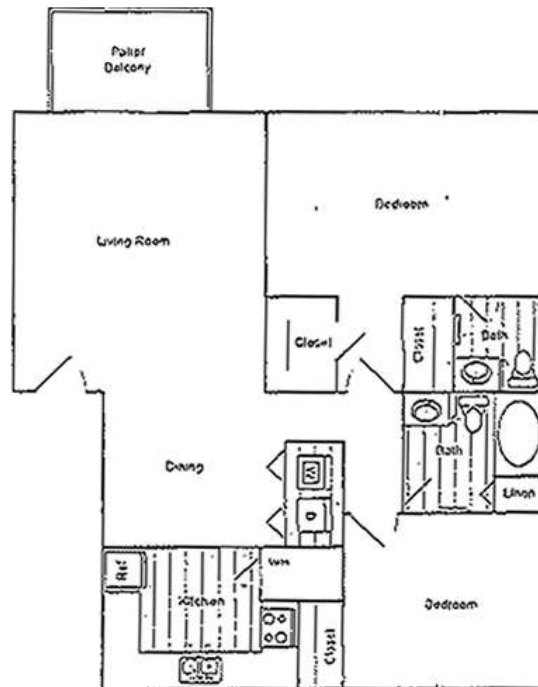

# CITY HEIGHTS *Hoover*

TWO BEDROOM / ONE AND ½ BATH  
975 Sq. Ft.\*

\* All Square Footage is approximate only.