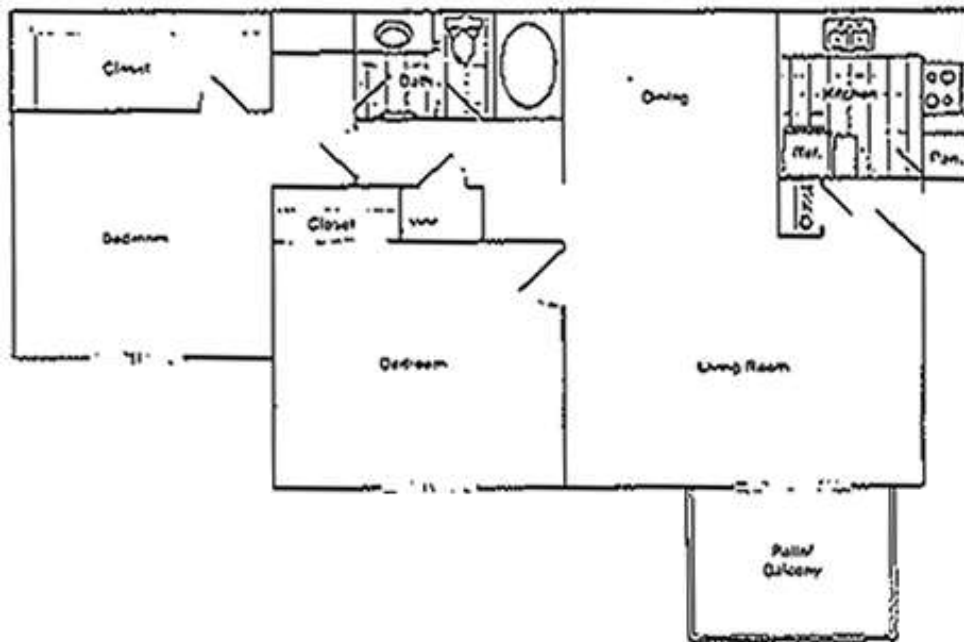

CITY HEIGHTS *Hoover*

TWO BEDROOM / ONE BATH
950 Sq. Ft.*

* All Square Footage is approximate only.

City Heights Hoover

2071 Alpine Village
Hoover, AL 35216

(205) 987-0806

CityHeightsHoover.com