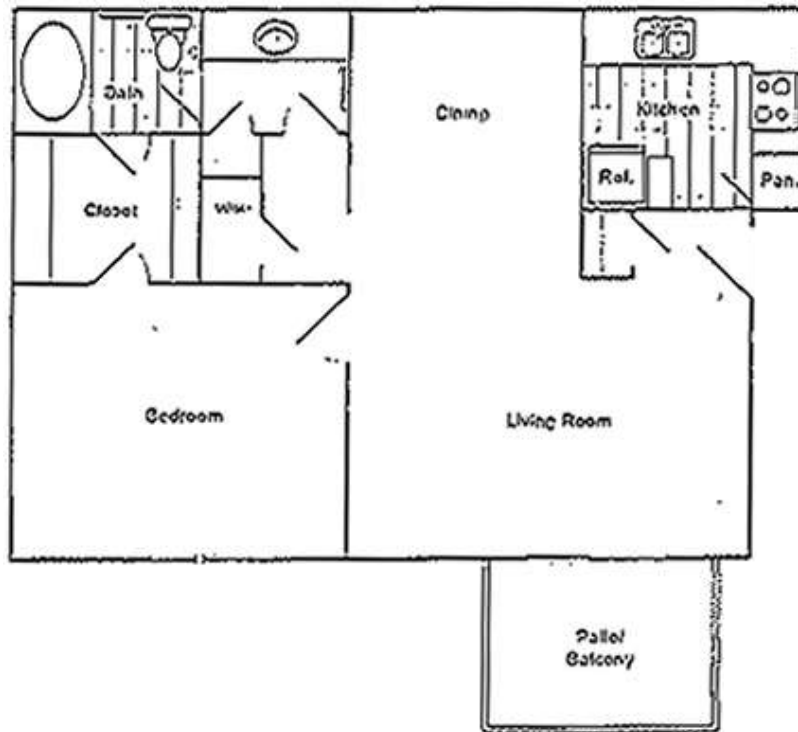

CITY HEIGHTS *Hoover*

ONE BEDROOM / ONE BATH
750 Sq. Ft.*

* All Square Footage is approximate only.

City Heights Hoover

2071 Alpine Village
Hoover, AL 35216

(205) 987-0806

CityHeightsHoover.com