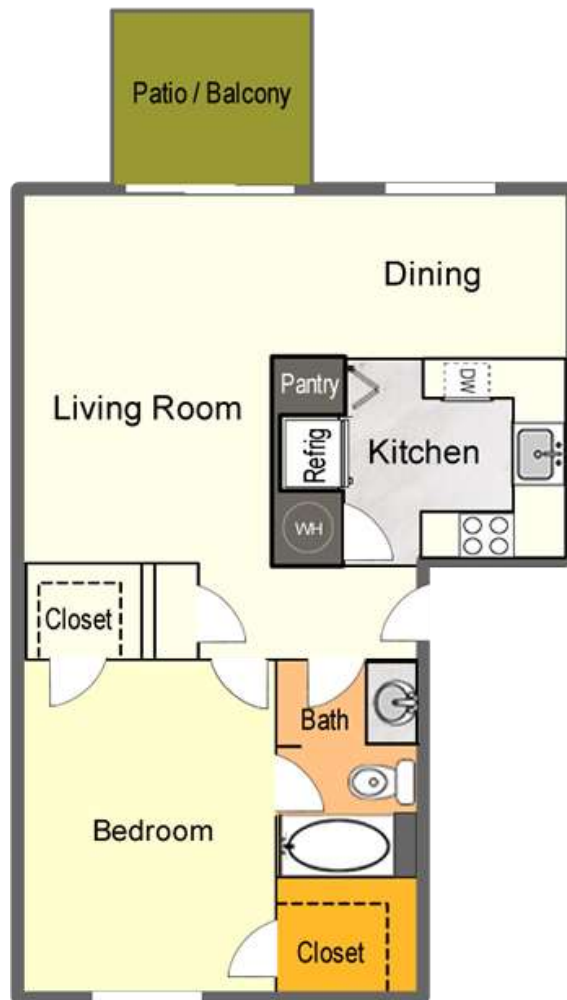

CITY HEIGHTS *Hoover*

ONE BEDROOM / ONE BATH
700 Sq. Ft.*

* All Square Footage is approximate only.

City Heights Hoover

2071 Alpine Village
Hoover, AL 35216

(205) 987-0806

CityHeightsHoover.com